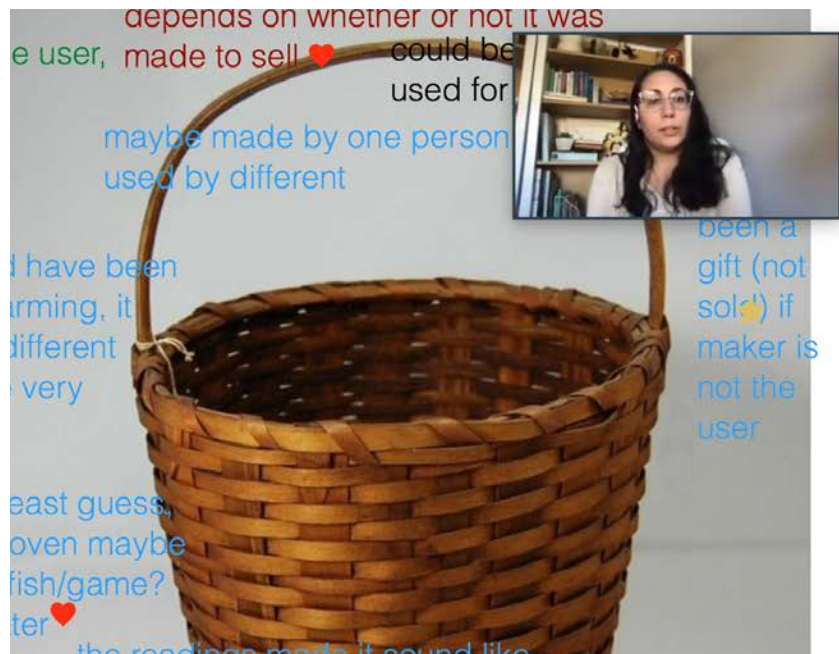

FALL 2021

TEACH WITH THE MUSEUM

Museums can be transformative teaching spaces.

The Haffenreffer Museum of Anthropology welcomes Brown and RISD instructors and students to teach and learn with the Museum during the Fall 2021 semester.

FALL 2021 | TEACH WITH THE MUSEUM

» REQUEST A GALLERY VISIT TO MANNING HALL

The Museum's gallery in Manning Hall will be open by appointment only to Brown and RISD instructors and students. Visitors can view the current exhibition, *Transient Matter: Assemblages of Migration in the Mediterranean*. All visitors to the Museum must comply with the latest COVID guidance issued by Brown, found at healthy.brown.edu.